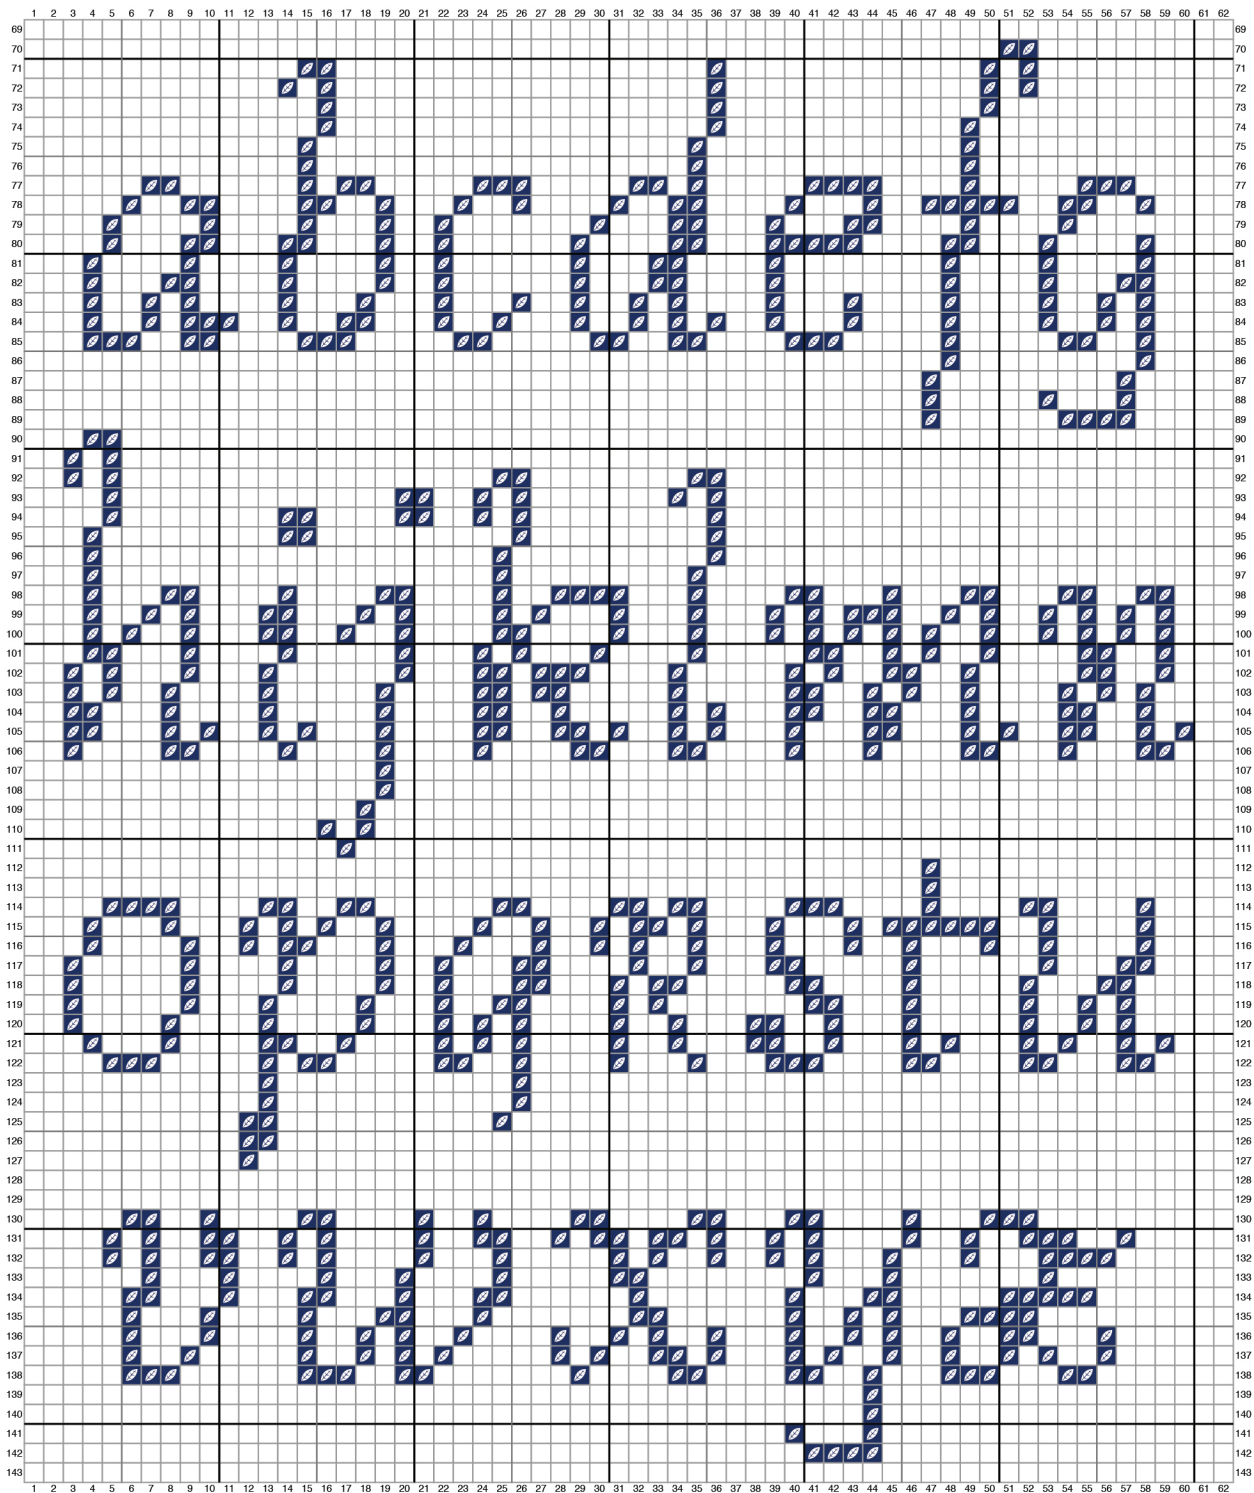

THE FINCH HOUSE ALPHABET

by Susan Ache

- No Stitch
- Aurifil 4140, Wedgewood

THE FINCH HOUSE ALPHABET

by Susan Ache

No Stitch

Aurifil 2783, Medium Delft Blue

THE FINCH HOUSE ALPHABET

by Susan Ache

- No Stitch
- Aurifil 2255, Dark Red Orange
- Aurifil 2783, Medium Delft Blue
- Aurifil 4140, Wedgewood