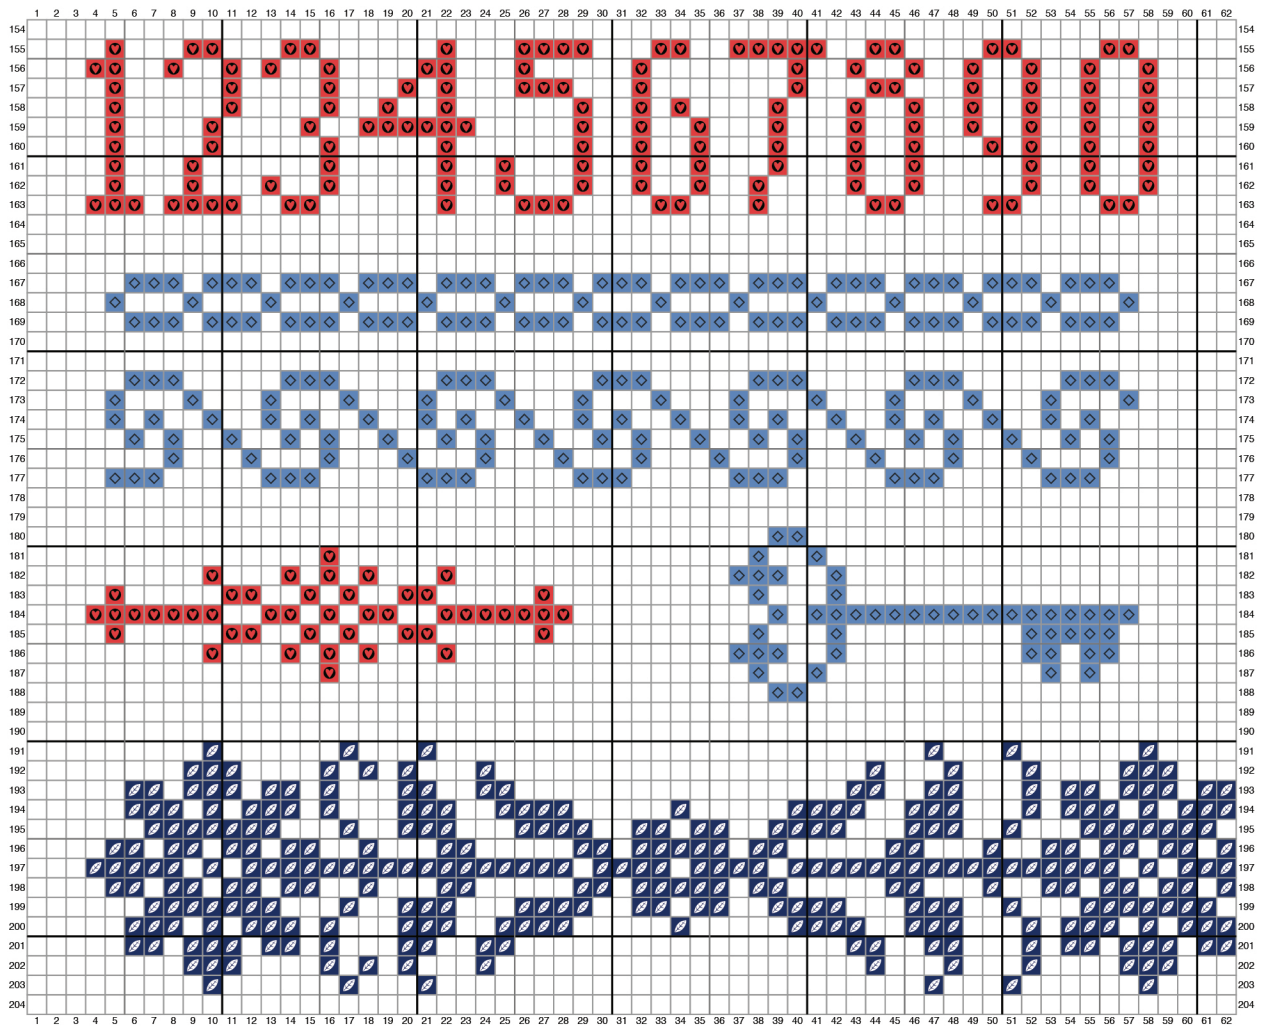

THE FINCH HOUSE ALPHABET

by Susan Ache

- No Stitch
- Aurifil 4140, Wedgewood

THE FINCH HOUSE ALPHABET

by Susan Ache

No Stitch

Aurifil 2783, Medium Delft Blue

THE FINCH HOUSE ALPHABET

by Susan Ache

- No Stitch
- Aurifil 2255, Dark Red Orange
- Aurifil 2783, Medium Delft Blue
- Aurifil 4140, Wedgewood